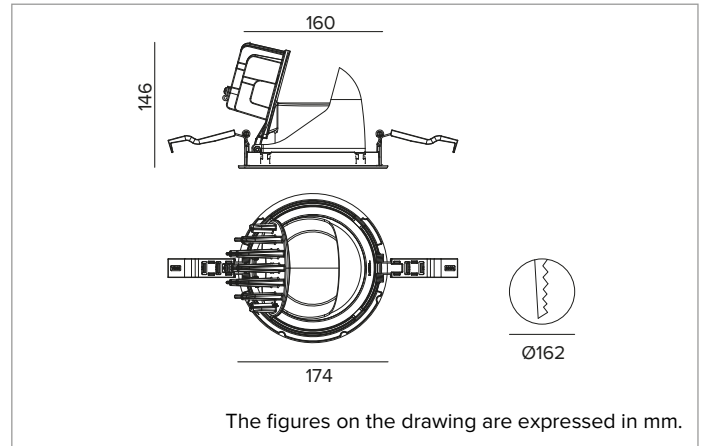

1T9153EL | CTEVO EXTRACTABLE 162

Recessed extractable LED projector

		3000K	H(m)	D(m)	E _{max} (lx)
		Ra90		27°	
		Fixture Power	55W	1	0.47
		Source Flux	6557lm	2	0.94
		Fixture Flux	4661lm	3	1.42
		Efficacy	85lm/W	4	1.89
TS1311	I _{max} =2585cd/klm	I _{max}	16949cd	5	2.36

Optic: REFLECTOR

Beam angles: FL (27°)

Optical efficiency: 71%

Fixture flux: 4661lm

Luminous efficacy: 85lm/W

Photobiological safety: Compliant with RG1 low risk group

MECHANICAL CHARACTERISTICS

Die-cast black painted anodised aluminium body and dissipator. Friction rotation system on hinges with adjustability of the fixture from -25°/+75° on a vertical plane and can be manually aimed to 355° on a horizontal plane. Trim version with an integrated black ring.