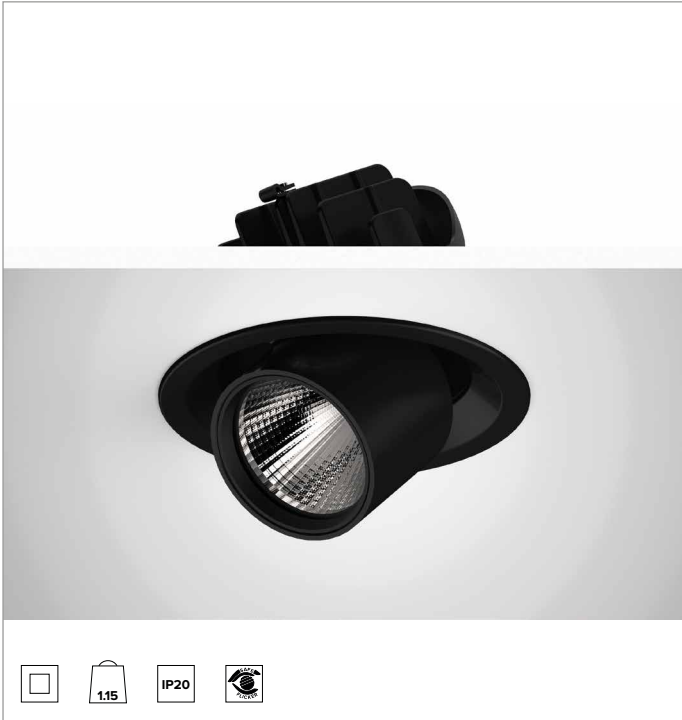

1T9153EL | CTEVO EXTRACTABLE 162

Recessed extractable LED projector

		3000K	H(m)	D(m)	E _{max} (lx)
		Ra90		27°	
		Fixture Power	55W	1	0.47
		Source Flux	6557lm	2	0.94
		Fixture Flux	4661lm	3	1.42
		Efficacy	85lm/W	4	1.89
TS1311	I _{max} =2585cd/klm	I _{max}	16949cd	5	2.36

CCT nominal: 3000K

Lifetime (L80/B10): >50000h tq +25°C

ILLUMINOTECHNICAL CHARACTERISTICS

FL - precision optics with a black silicone cut off ring. Convex faceted highly reflective anodised aluminium reflector and a holographic diffusion filter. UGR<19 (EN 12464-1).

Optic: REFLECTOR

Beam angles: FL (27°)

Optical efficiency: 71%

Fixture flux: 4661lm

Luminous efficacy: 85lm/W

Photobiological safety: Compliant with RG1 low risk group

MECHANICAL CHARACTERISTICS

Die-cast black painted anodised aluminium body and dissipator. Friction rotation system on hinges with adjustability of the fixture from -25°/+75° on a vertical plane and can be manually aimed to 355° on a horizontal plane. Trim version with an integrated black ring.

Colour and finish: Deep black

Weight: 1.15Kg

Degree of protection: IP20

ELECTRICAL CHARACTERISTICS

Integrated electronic ON-OFF driver.

Fixture Power: 55W

Power supply: 220-240Vac 50/60Hz

Insulation Class: CLASS 2